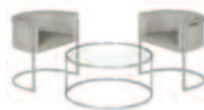

Coffee Table
CT12

Colours
Black, Beech,
White
Sizes
Height 800
Width 900
Depth 600

£64.00

Coronet Coffee Table
CT17

Colours
Black, Blue, Grey,
Red
Sizes
Height 400
Width 670
Depth 670

£66.00

Coulsdon Glass Coffee Table
CT18