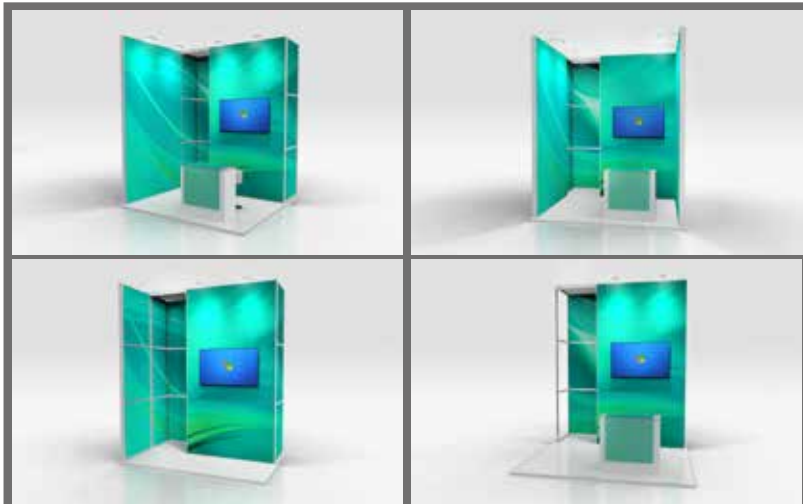

What is supplied with the starter kit 1 price?

- Modular stand on hire
- Graphic production
- Carpet or vinyl floor covering
- LED lighting
- Furniture hire
- LED screen hire
- Installation & Dismantle
- Transportation to London venue
- Health & Safety Documentation
- Project Management

Prices Start from

£5,695.00 + VAT

*Price for installation in London in normal working hours