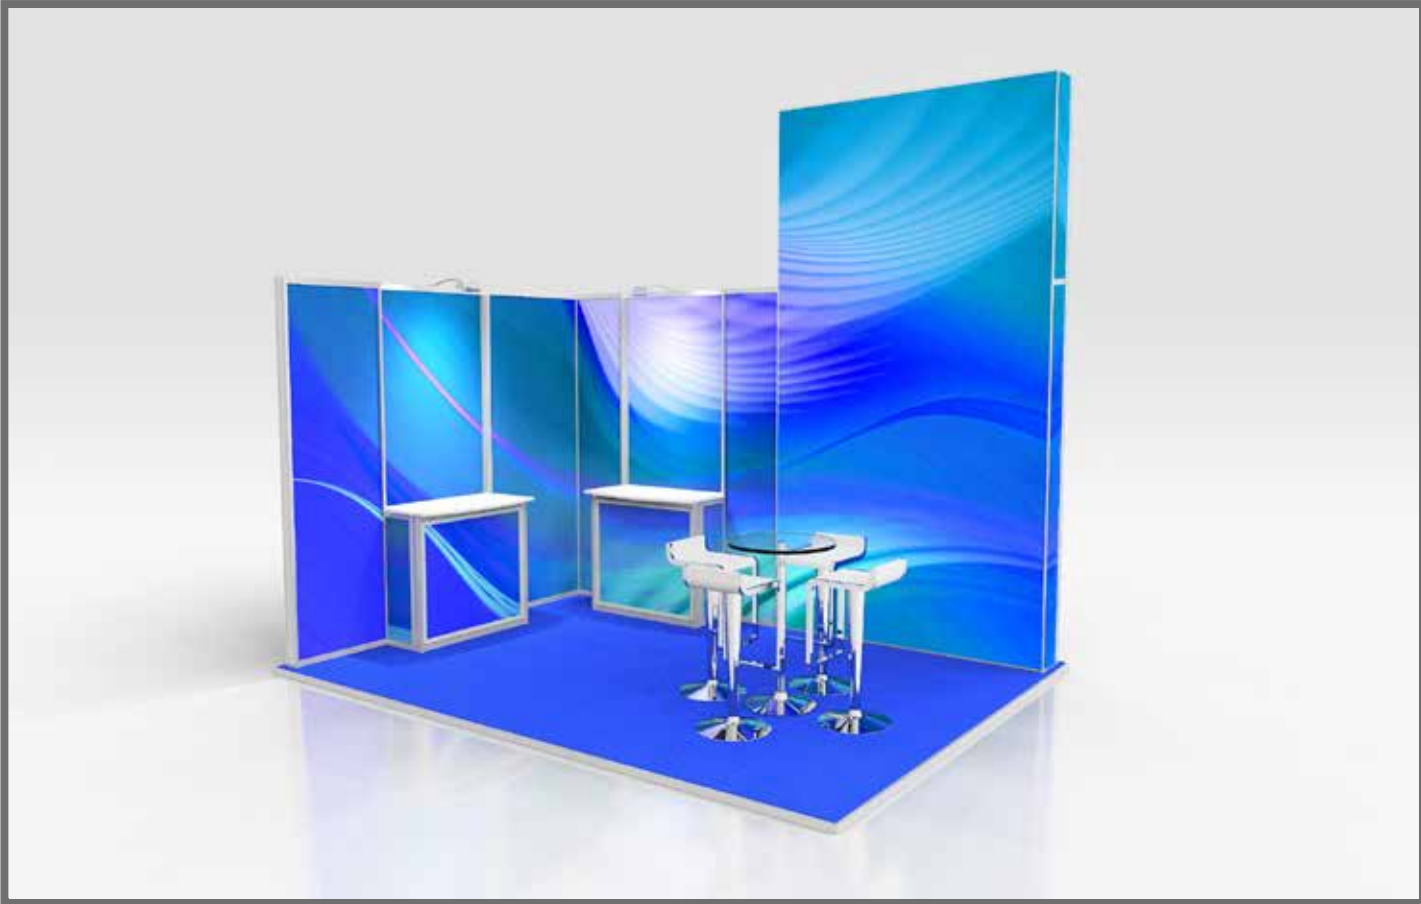

Starter Kit 3

A 3.6m high graphic display structure that provides a stand out fabric graphic feature area, AV workstations and lockable storage cupboards.

- Starter Kit 3A - 4m x 3m open 2 sides
- Starter Kit 3B - 3m x 3m open 3 sides
- Starter Kit 3C - 3m x 3m open 2 sides
- Starter Kit 3D - 3m x 3m open 1 side
- Starter Kit 3E - 3m x 2m open 2 sides