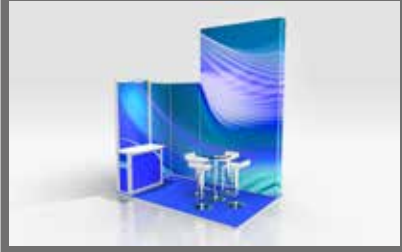

What is supplied with the starter kit 1 price?

- Modular stand on hire
- Graphic production
- Carpet or vinyl floor covering
- LED lighting
- Furniture hire
- LED screen hire
- Installation & Dismantle
- Transportation to London venue
- Health & Safety Documentation
- Project Management

Prices Start from

£3,395.00 + VAT

*Price for installation in London in normal working hours