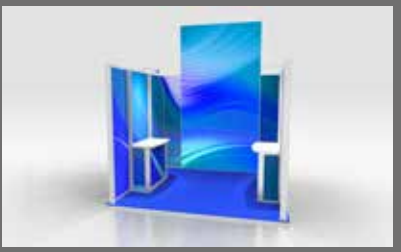

What is supplied with the starter kit 1 price?

- Modular stand on hire
- Graphic production
- Carpet or vinyl floor covering
- LED lighting
- Furniture hire
- LED screen hire
- Installation & Dismantle
- Transportation to London venue
- Health & Safety Documentation
- Project Management

Prices Start from

£3,395.00 + VAT

*Price for installation in London in normal working hours