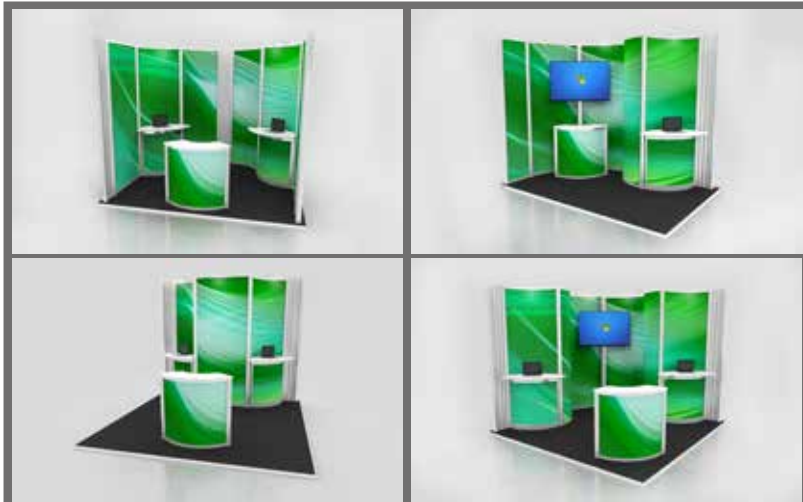

What is supplied with the starter kit 1 price?

- Modular stand on hire
- Graphic production
- Carpet or vinyl floor covering
- LED lighting
- Furniture hire
- LED screen hire
- Installation & Dismantle
- Transportation to London venue
- Health & Safety Documentation
- Project Management

Prices Start from

£3,395.00 + VAT

*Price for installation in London in normal working hours