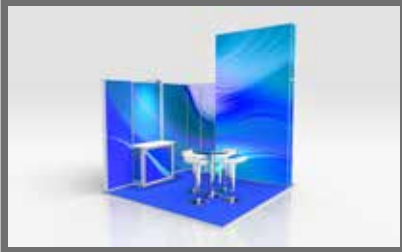

What is supplied with the starter kit 1 price?

- Modular stand on hire
- Graphic production
- Carpet or vinyl floor covering
- LED lighting
- Furniture hire
- LED screen hire
- Installation & Dismantle
- Transportation to London venue
- Health & Safety Documentation
- Project Management

Prices Start from

£3,395.00 + VAT

*Price for installation in London in normal working hours