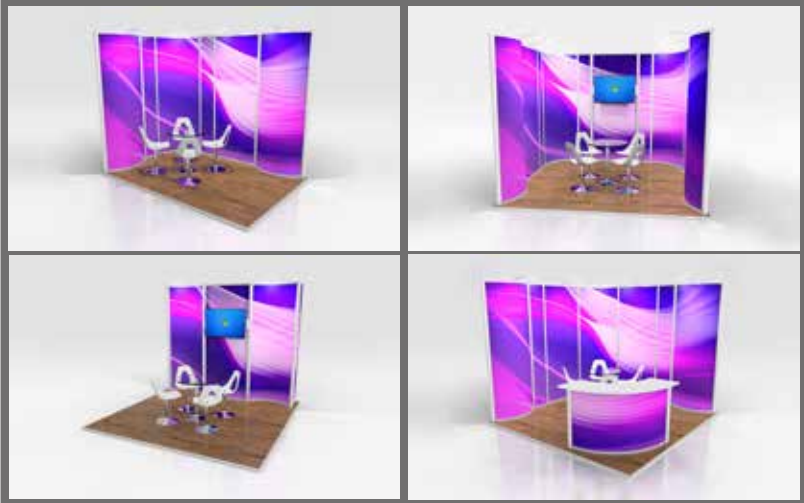

THE TOTAL MODULAR EXHIBITION SOLUTION

STARTER KIT HIRE OPTIONS

Starter Kit 1

A 2.4m high display structure that provides a secure store room and large curved reception desk.

- Starter Kit 1A - 4m x 3m open 2 sides
- Starter Kit 1B - 3m x 3m open 3 sides
- Starter Kit 1C - 3m x 3m open 2 sides
- Starter Kit 1D - 3m x 3m open 1 side
- Starter Kit 1E - 3m x 2m open 2 sides