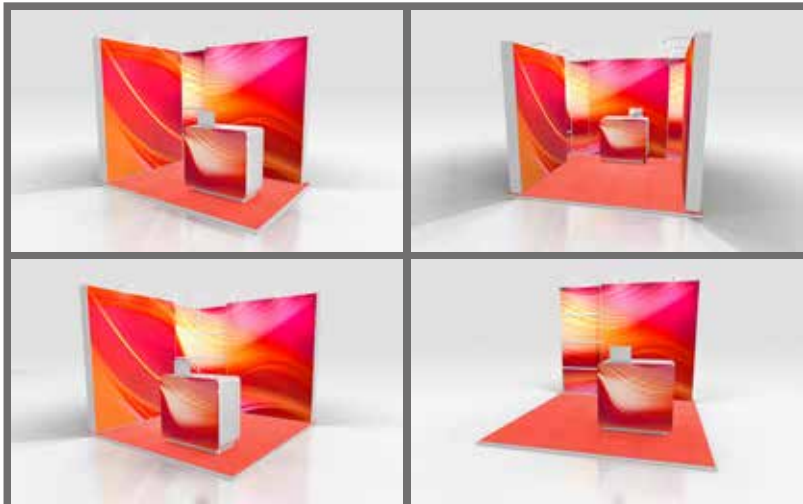

What is supplied with the starter kit 1 price?

- Modular stand on hire
- Graphic production
- Carpet or vinyl floor covering
- LED lighting
- Furniture hire
- LED screen hire
- Installation & Dismantle
- Transportation to London venue
- Health & Safety Documentation
- Project Management

Prices Start from

£4,295.00 + VAT

*Price for installation in London in normal working hours